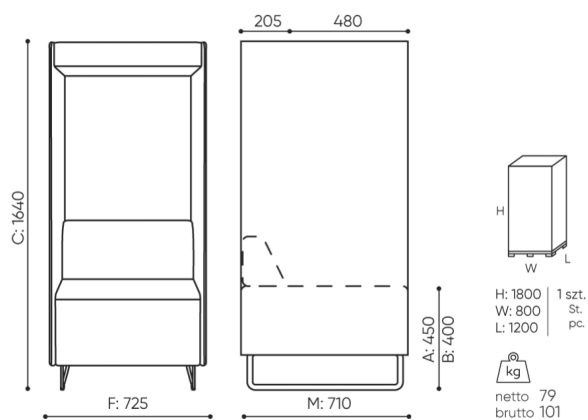

technical data

QD PB

Standard ●
Option ○

Base

- Powder painted (colors according to the Bejot sampler book) ●
- Chromed ○

Additional equipment

- Mediaport (black-B frame): 1 x 230V socket + 2 x USB charger [type]2VCC ○
- Mediaport (black-B frame): 2 x 230V socket [type]2VV ○

dimensions

QD PB

QD PB

- A seat height: overall dimensions
- B seat height
- C chair height: overall dimensions
- D backrest height
- F chair width: overall dimensions
- G seat width
- H backrest width
- K height from the floor to the armrest
- M chair depth: overall dimensions
- N seat depth / seat length