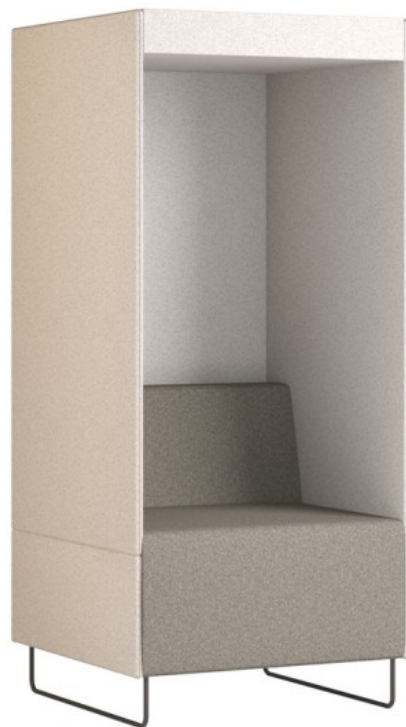

quadra

QD PB

: product card

A system of simple sofas and poufs, enabling virtually any configuration. The modules can be used to create layouts that improve the functionality of rooms and passageways, creating discrete meeting and conversation spaces.

design:
Bejot Development Team

Product website
[website link](#)

bejot:

collection advantages

acoustic amchair

Quadra meets the needs of users of large, bustling spaces and guarantees individual space for video conferencing or telephone conversations. It muffles the sounds coming from outside, thus ensuring comfort and discretion.

different configurations

This small telephone booth is available on two bases: mobile (on castors) and static (on a metal skid, consistent with Quadra sofas). The armchair also offers a wide range of possibilities to blend in with its surroundings by choosing two different upholstery colours.

comfort and functionality

The armchair features a comfortable seat and the canopy with LED light provides adequate illumination, allowing you to focus on your conversation. It is also possible to install mediaports (230V and USB).