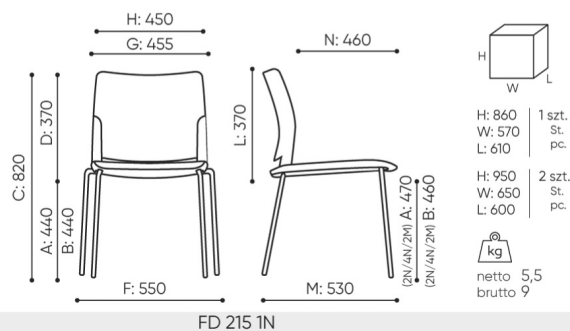

design:
Scagnellato & Ferrarese

Site du produit
[lien vers le site](#)

bejot:

dimensions

FD 215

- A seat height: overall dimensions
- B seat height: measured according to the norm
PN EN 1335 - 1
- C chair height
- D backrest height
- E headrest height
- F dimensional width chair / base
- G seat width
- H backrest width
- I width between armrests
- K height from the floor to the armrest
- L backrest length
- M dimensional chair depth
- N seat depth / seat length

Dimensions are approximate and may vary depending on the selected product configuration. The requirements of the standard are always met.

mat riaux disponibles pour la collection

1st price group	Bond, Fenno, Keimo, Sawana
2nd price group	Alaska, Alpa, Charles, Charles - Studio Design, Cura, Pastel, Roccia, Valencia
3rd price group	Ally, Ally SD, Alpa-Studio Design, Blazer, Cura SD, Cyber SD, Easy SD, Oceanic, Silvertex , Silvertex - Studio Design, Synergy, Synergy - Studio Design, Valencia - Studio Design
4th price group	Heritage, Oceanic-Studio Design, Remix - Studio Design
5th price group	Steelcut Trio 3
Cuir	Leather
Membrane	Membrane Kyos, Momo, Milla
Plastic	Plastik Fendo 2M, Plastic Fendo
Metal	Metal - powder coated