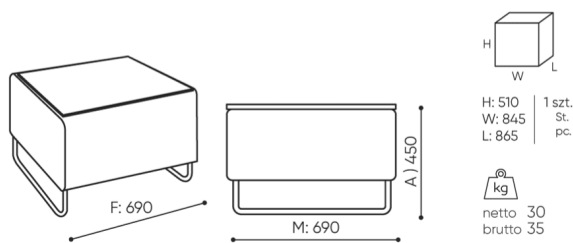

design:
Bejot Development Team

Site du produit
[lien vers le site](#)

bejot:

dimensions

QD T690B

QD T690B

- A seat height: overall dimensions
- B seat height
- C chair height: overall dimensions
- D backrest height
- F chair width: overall dimensions
- G seat width
- H backrest width
- K height from the floor to the armrest
- M chair depth: overall dimensions
- N seat depth / seat length

Dimensions are approximate and may vary depending on the selected product configuration. The requirements of the standard are always met.

mat riaux disponibles pour la collection

1st price group	Bond, Fenno, Keimo, Sawana
2nd price group	Alaska, Alpa, Charles, Charles - Studio Design, Cura, Pastel, Roccia, Valencia
3rd price group	Ally, Ally SD, Alpa-Studio Design, Blazer, Cura SD, Cyber SD, Easy SD, Oceanic, Silvertex , Synergy, Synergy - Studio Design
4th price group	Oceanic-Studio Design, Remix - Studio Design
5th price group	Steelcut Trio 3
Tabletop	Laminated tabletop
Metal	Metal - powder coated